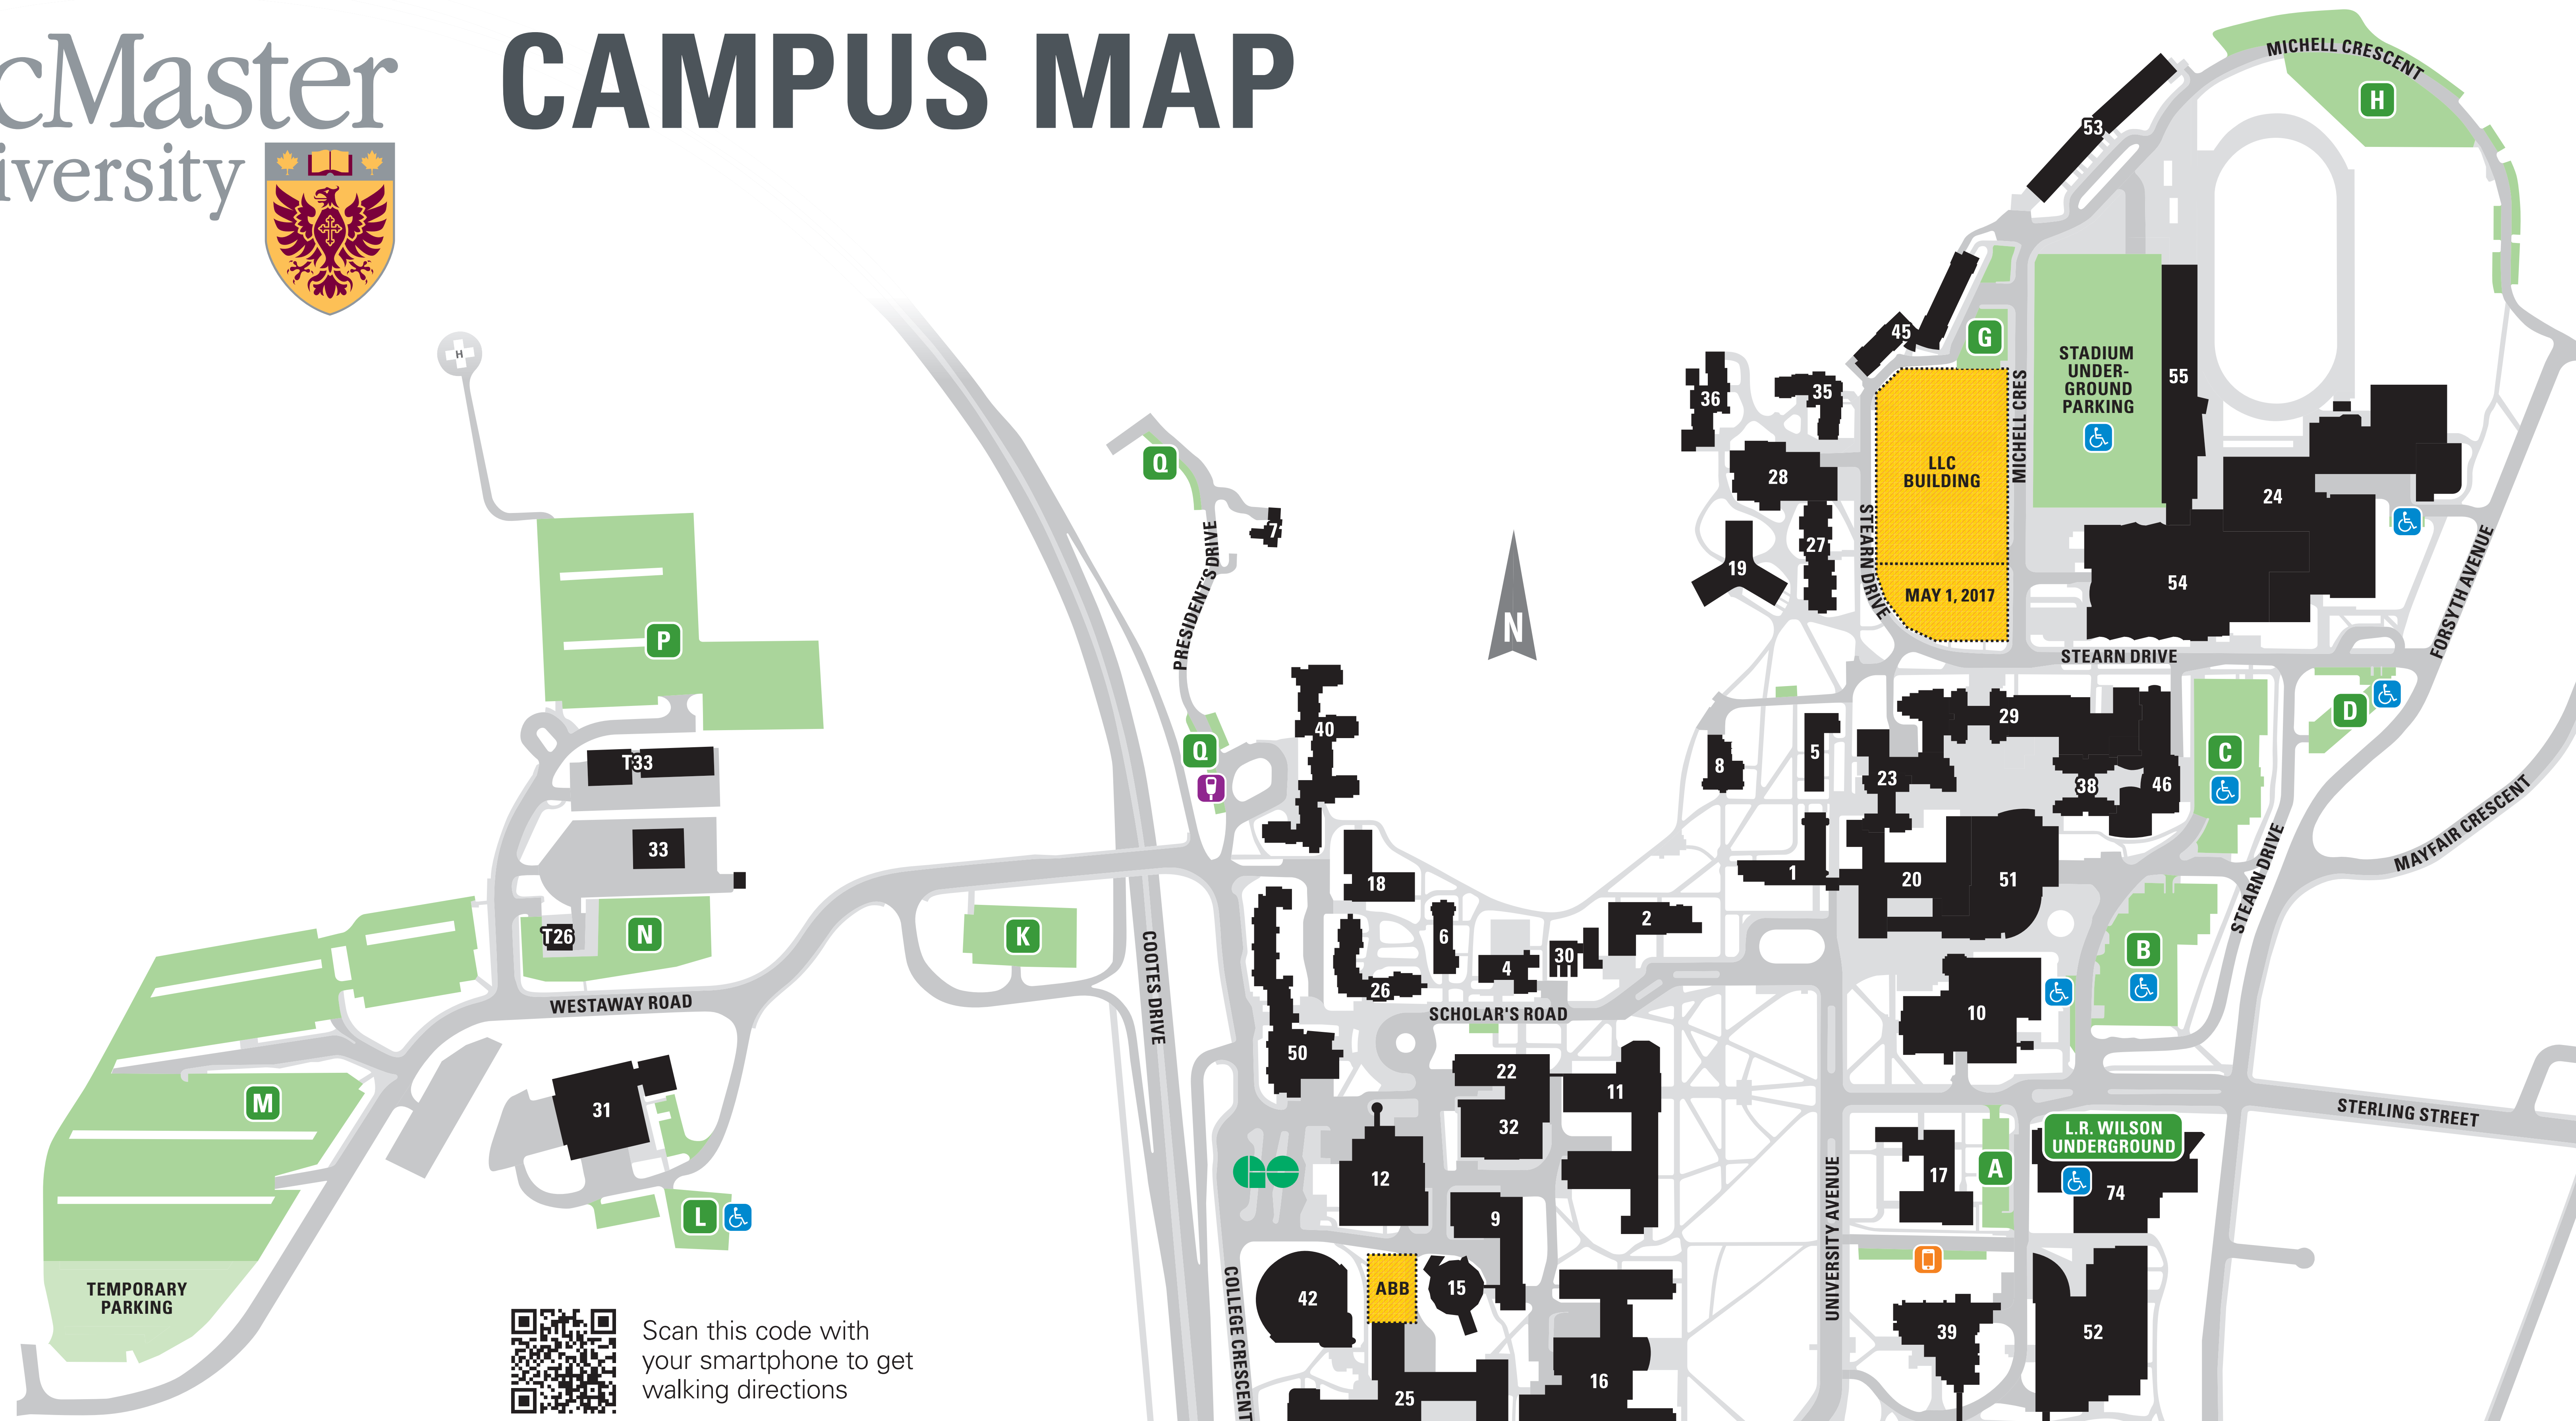

CAMPUS MAP

Scan this code with your smartphone to get walking directions

BUILDINGS

Alumni House	7	H.G. Thode Library	42	Learning and Discovery (MDCL)	52
Alumni Memorial Building	8	Hamilton Hall (HH)	2	Mills Memorial Library / Alvin A. Lee Building / Museum of Art (MML)	10
Applied Dynamics Laboratory (ADL)	33	Health Sciences Centre (HSC/MUMC)	37	Moulton Hall	18
Arthur N. Bourns Building (ABB)	25	Health Sciences Parking Garage	44	Nuclear Reactor	15
Bates Residence Building	40	Hedden Hall	45	Nuclear Research Building (NRB)	9
Biology Greenhouse	30	Information Technology Building (ITB)	49	Preliminary Laboratory	T13
Brandon Hall	36	Institute for Applied Health Sciences (IAHS)	48	Psychology Building (PS)	34
Burke Sciences Building (BSB)	11	Ivor Wynne Centre (IWC)	24	Refectory	4
Campus Services Building (CSB)	31	John Hodgins Engineering Building (JHE)	16	Ron Joyce Stadium	55
Chester New Hall (CNH)	23	Kenneth Taylor Hall (KTH)	38	Tandem Accelerator Building	32
Commons Building	28	L.R. Wilson Hall	74	Temporary Building	T26
Communications Research Laboratory (CRL)	43	Les Prince Hall	53	Temporary Lecture Theatre	T28
David Braley Athletic Centre (DBAC)	54	Life Sciences Building (LSB)	39	Temporary Lecture Theatre	T29
DeGroot School of Business (DSB)	46	Mary E. Keyes Residence	50	Togo Salmon Hall (TSH)	29
Dramatic Arts	T18	Matthews Hall	26	University Hall (UH)	1
E.T. Clarke Centre	12	McKay Hall	27	Wallingford Hall	6
Edwards Hall	5	McMaster Children's Centre	T33	Whidden Hall	19
Engineering Technology Building	56	McMaster Divinity College (MDC)	17	Woodstock Hall	35
General Sciences Building (GSB)	22	McMaster University Student Centre (MUSC)	51		
Gilmour Hall (GH)	20	Michael DeGroot Centre for			

LEGEND

	Parking Lot Zone
	Accessible Parking
	Meter Parking
	Cellphone Lot
	Future Expansion